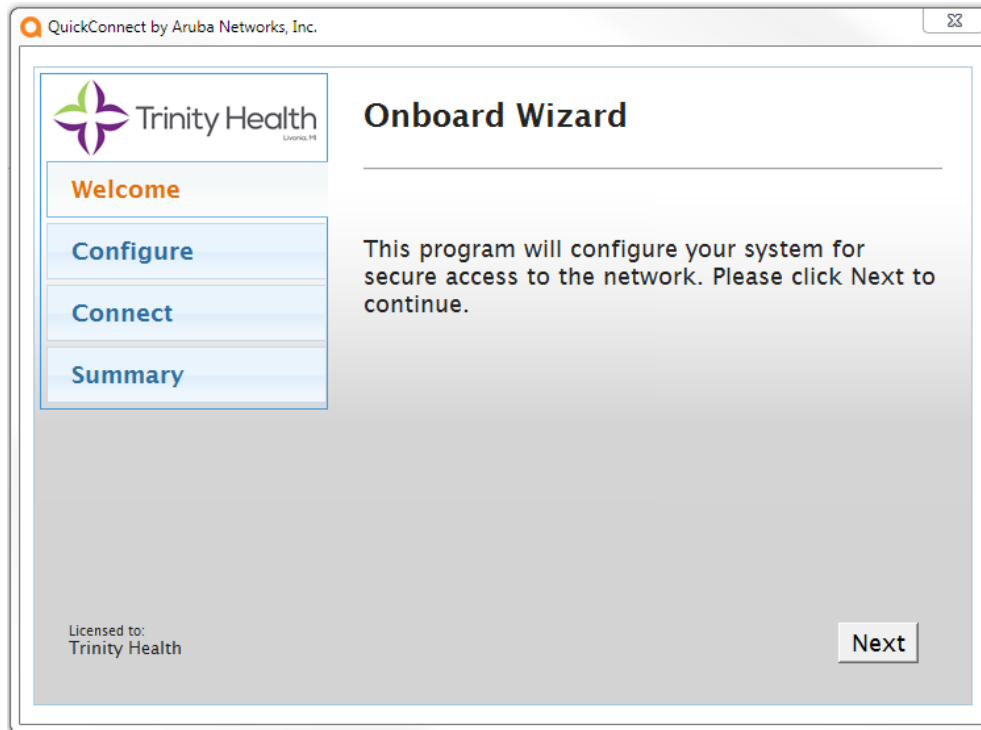

## CHE-CLINICAL Onboard

 In order to connect to this network, your device must be configured for enhanced security. Aruba Networks' QuickConnect application will guide you through the configuration process.

To apply the network profile, you need to download and start the QuickConnect application.

Copyright © 2015  Aruba Networks

If prompted to Run or Save the ArubaQuickConnect file click “Run”

Click “Run” again

Also, if a message appears stating “Installing this may be harmful to your computer”, please click OK or Continue.

On the Welcome screen of the Onbord Wizard click “Next”

Click “Connect”

Click the wireless networking icon in the system tray to view the available wireless networks