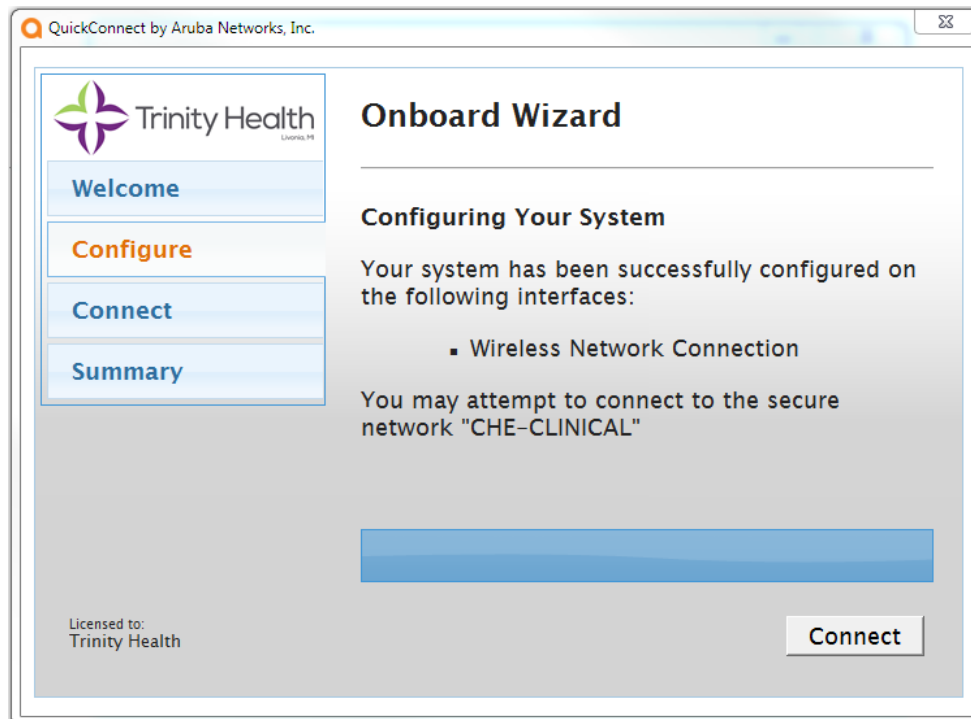

## CHE-CLINICAL Onboard

 In order to connect to this network, your device must be configured for enhanced security. Aruba Networks' QuickConnect application will guide you through the configuration process.

To apply the network profile, you need to download and start the QuickConnect application.

Copyright © 2015  Aruba Networks

If prompted to Run or Save the ArubaQuickConnect file click “Run”

Click “Run” again

Also, if a message appears stating “Installing this may be harmful to your computer”, please click OK or Continue.

On the Welcome screen of the Onbord Wizard click “Next”

Click “Connect”

Click the wireless networking icon in the system tray to view the available wireless networks