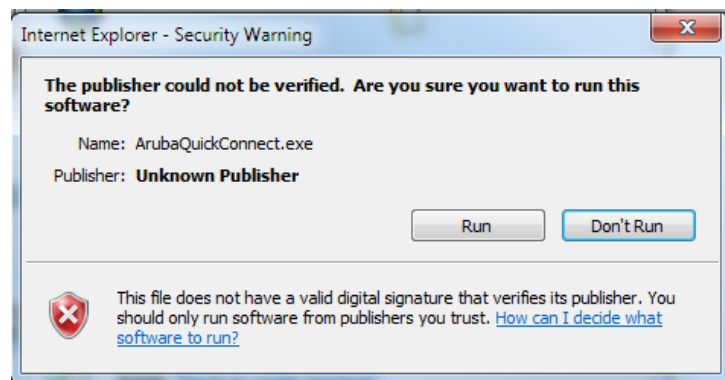

To apply the network profile, you need to download and start the QuickConnect application.

Copyright © 2015  Aruba Networks

If prompted to Run or Save the ArubaQuickConnect file click “Run”

Click “Run” again

Also, if a message appears stating “Installing this may be harmful to your computer”, please click OK or Continue.

On the Welcome screen of the Onbord Wizard click “Next”

Click “Connect”

Click the wireless networking icon in the system tray to view the available wireless networks