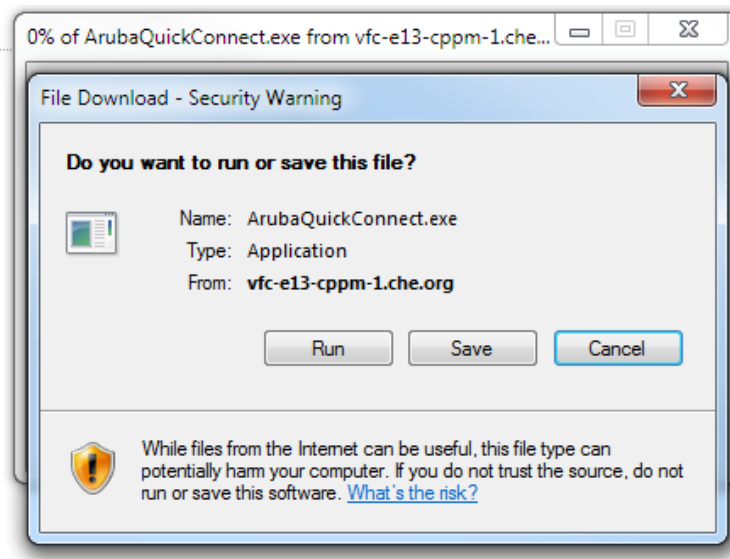

Click the “Start QuickConnect” button to launch the Aruba Network Configuration application.

CHE-CLINICAL Onboard

In order to connect to this network, your device must be configured for enhanced security. Aruba Networks' QuickConnect application will guide you through the configuration process.

To apply the network profile, you need to download and start the QuickConnect application.

Copyright © 2015 Aruba Networks

If prompted to Run or Save the ArubaQuickConnect file click “Run”