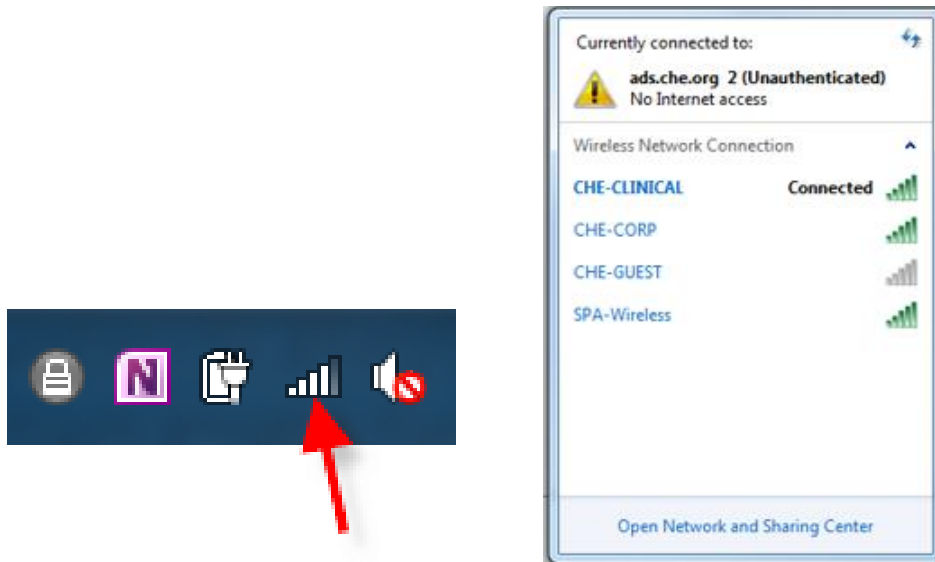

# CHE-CLINICAL Wireless Onboarding Process. Windows 7 Device

December 31<sup>st</sup>, 2014

**Prepared By:**  
Trinity Informations Services  
Trinity Health

Click the wireless networking icon in the system tray to view the available wireless networks. Then highlight CHE-CLINICAL and click "Connect". If you are prompted to Terminate or Connect, press connect.